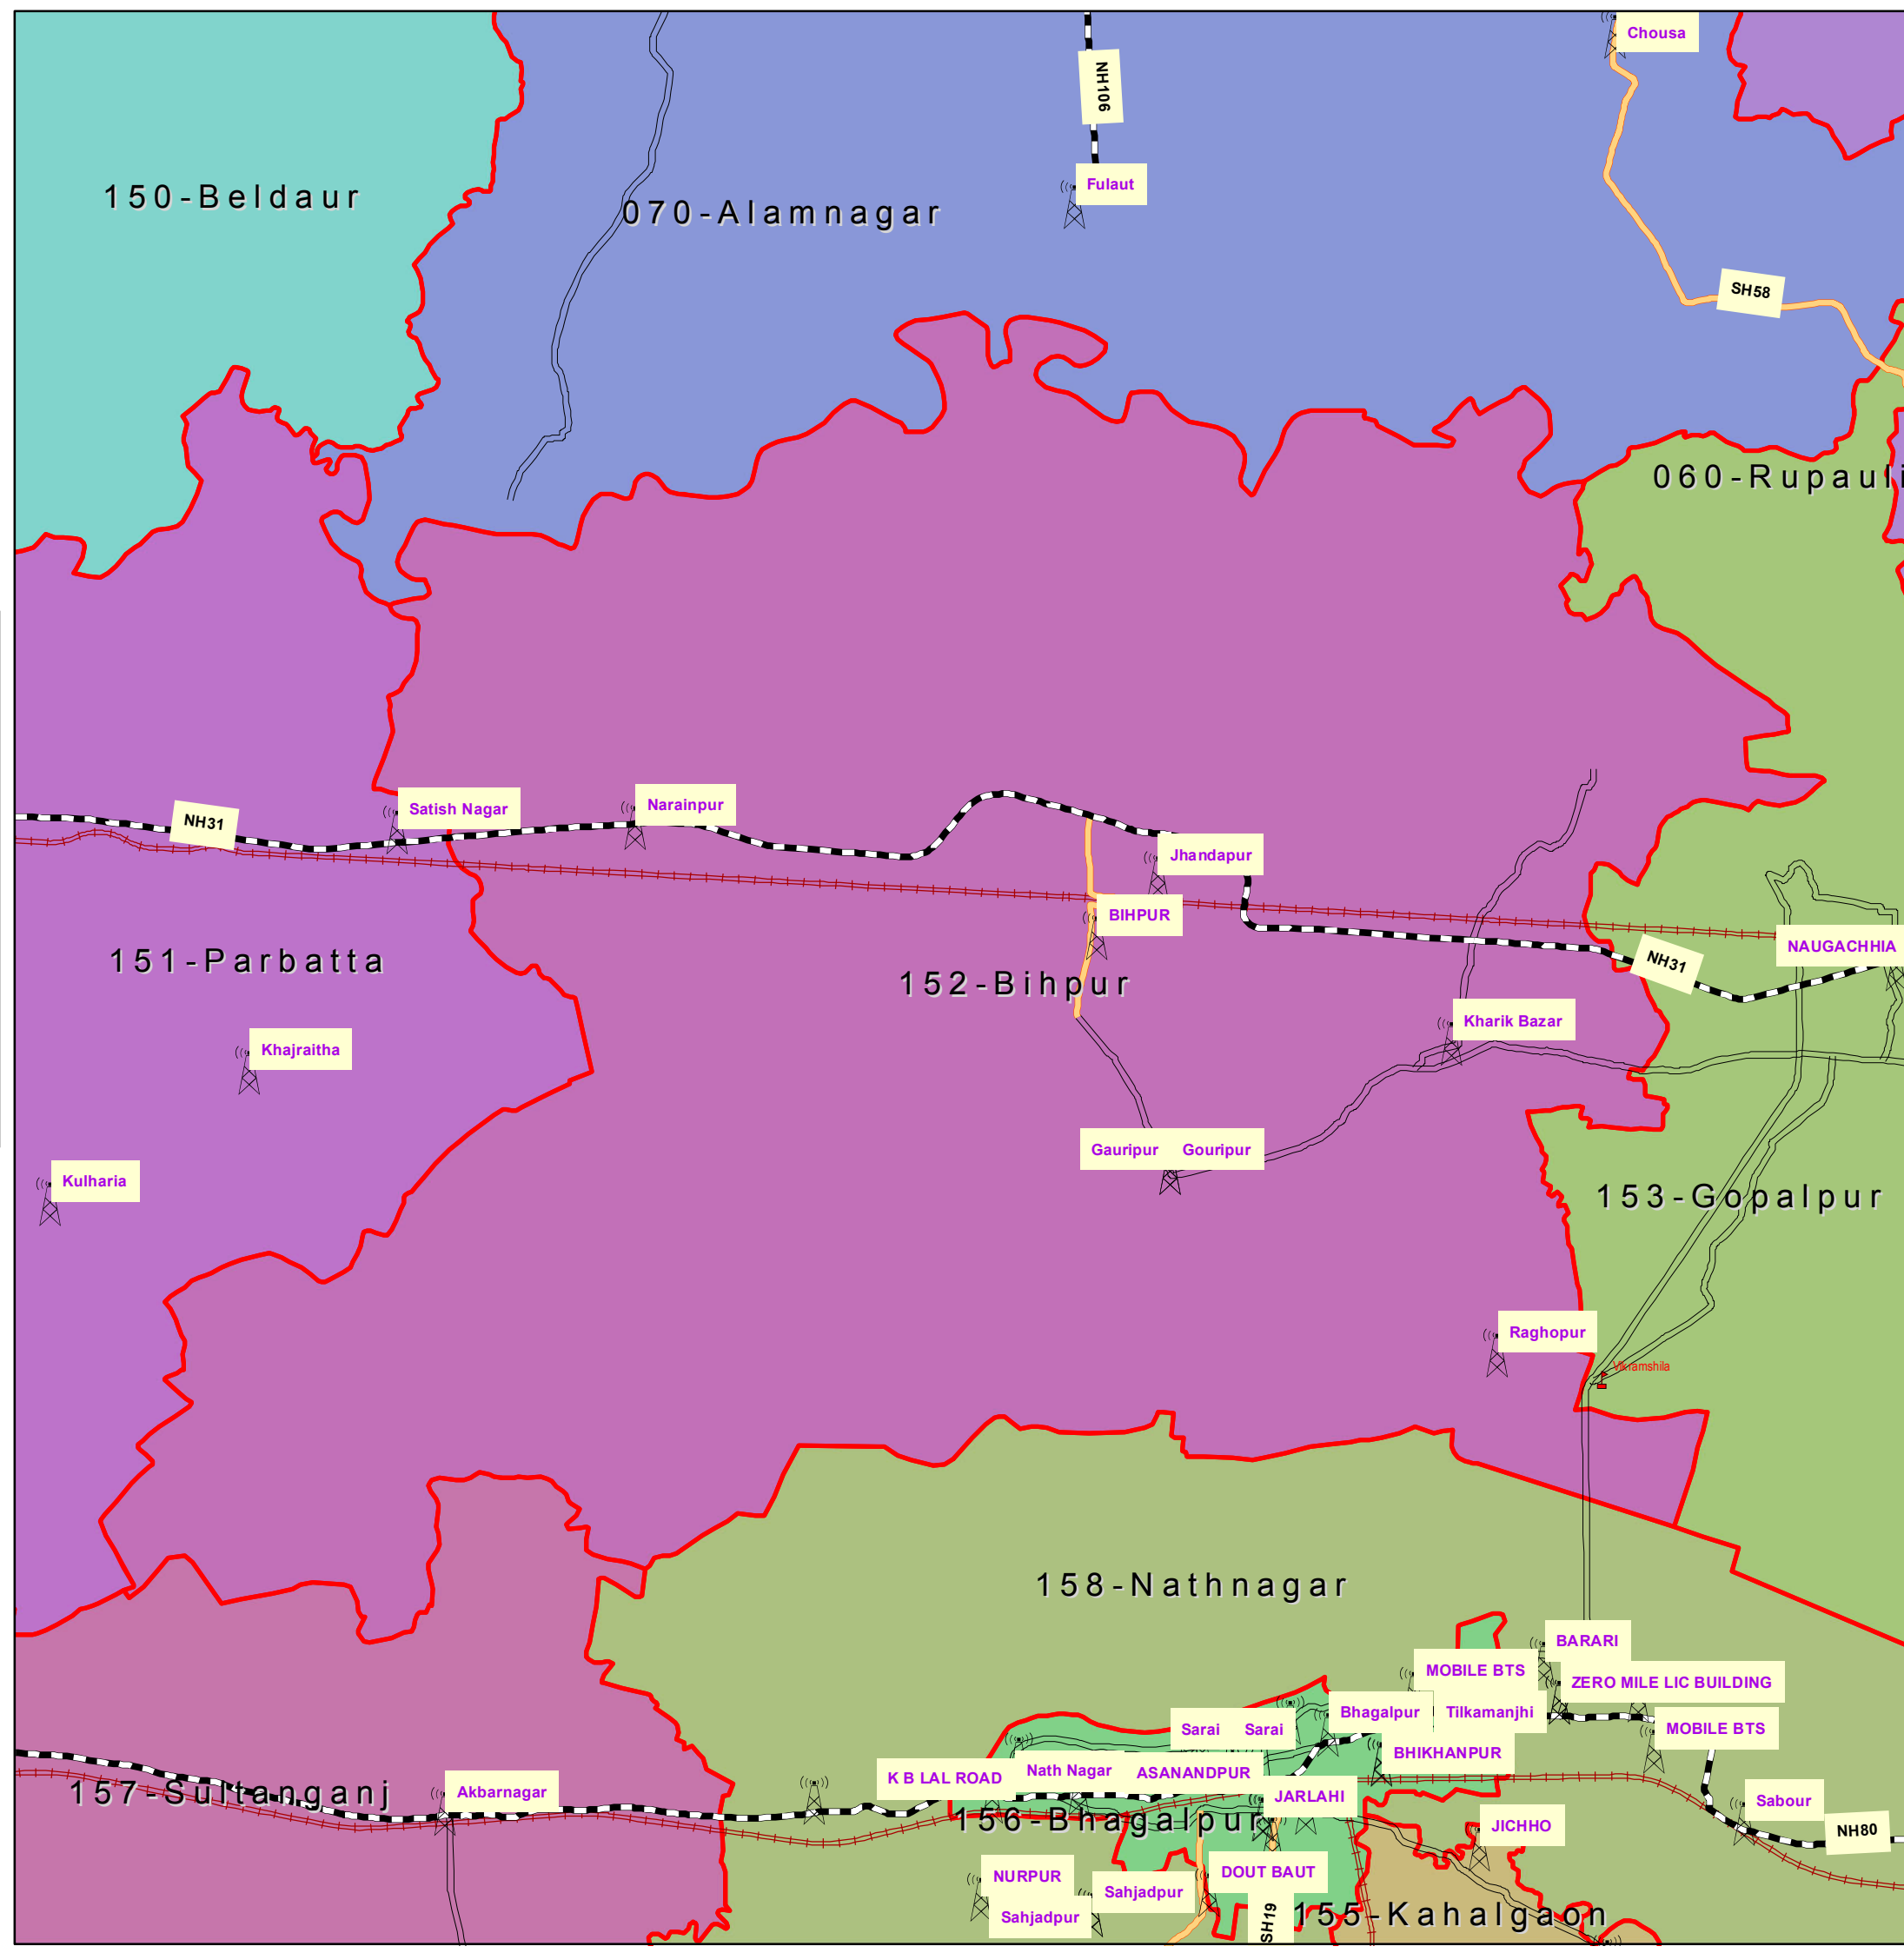

152-Bihpur (BHAGALPUR)

INDEX

-  DISTRICT HEAD QUARTER
-  AIRPORT
-  TOURIST PLACE
-  BSNL EXCHANGE
-  NATIONAL HIGHWAY
-  STATE HIGHWAY
-  DISTRICT ROAD
-  RAILWAYLINE
-  ASSEMBLY BOUNDARY